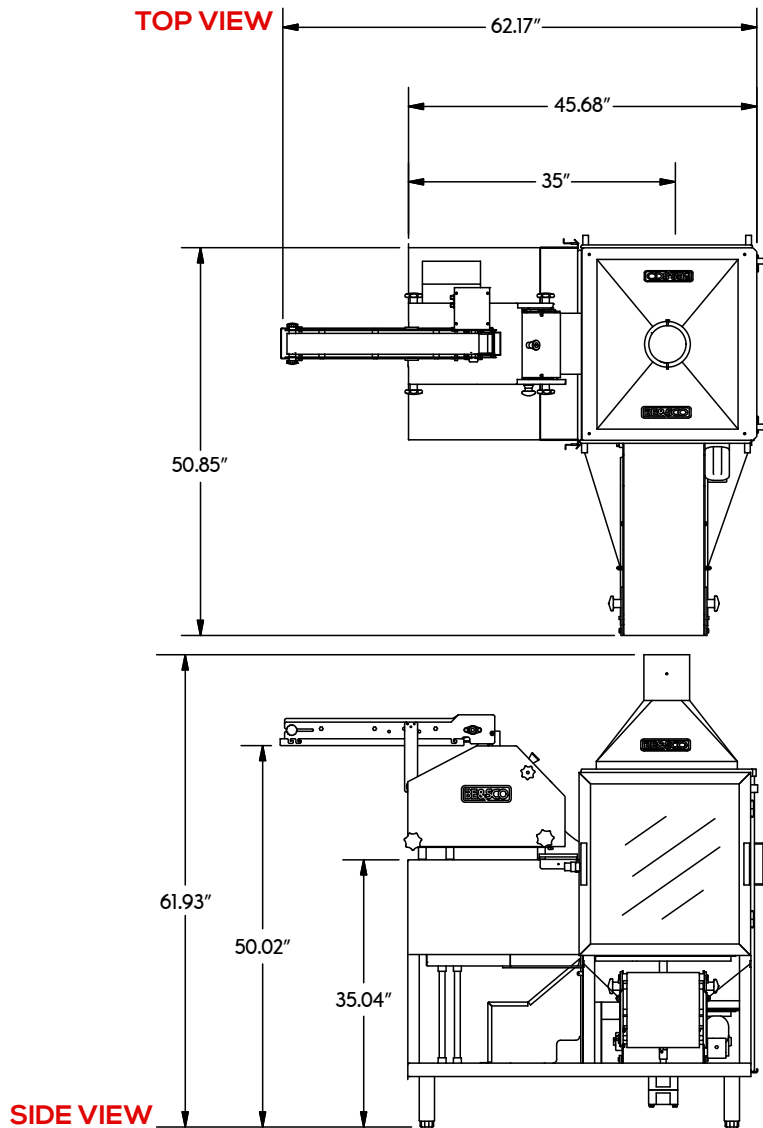

BETA 900 GAS - RIGHT EXIT - 30" AUTOMATIC FLATBREAD PRESS, OVEN & DTL

- 
 CALIBRATED TO YOUR RECIPE
- 
 900/HR.
 HIGH PRODUCTION
- 
 AUTOMATIC
- 
 DIAMETER FROM 4" TO 7"
- 
 SINGLE PERSON OPERATION

VOLTS	230V	DIMENSIONS	62.17" L X 50.85" W X 61.93" H
AMPS	20	ELECTRICAL	3-WIRE, SINGLE PHASE (L1-L2-G)
CYCLES	60HZ	POWER (GAS)	45000 BTU/HR
WEIGHT	750LBS.	POWER (ELECTRIC)	4600 WATTS

*Production may vary due to the operator experience, diameter and thickness of product.
 BE&SCO EQUIPMENT IS SOLELY INTENDED FOR USE IN A COMMERCIAL FACILITY.

REVISED: 04/15/2024